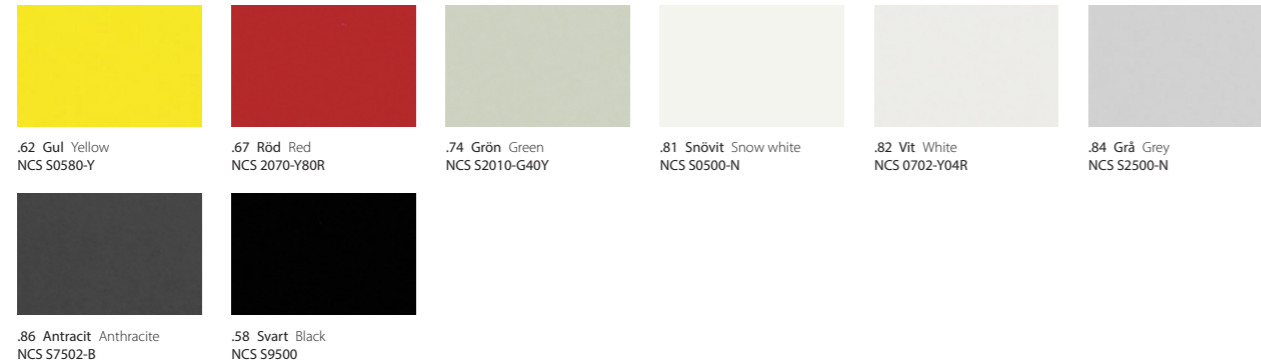

All products are not available in all different versions. For more information please see under actual product.
 Also keep in mind that the printed samples can differ in color, texture and shades compared with delivered product.

STANDARDFÄRGER STANDARD COLORS

Glansvärde 35, halvblank. Alternativa färger kan erbjudas enligt NCS-skalan.
 Semi-gloss no. 35. Other colors are available in accordance with the NCS color system.

STANDARDBETSER STANDARD STAINS